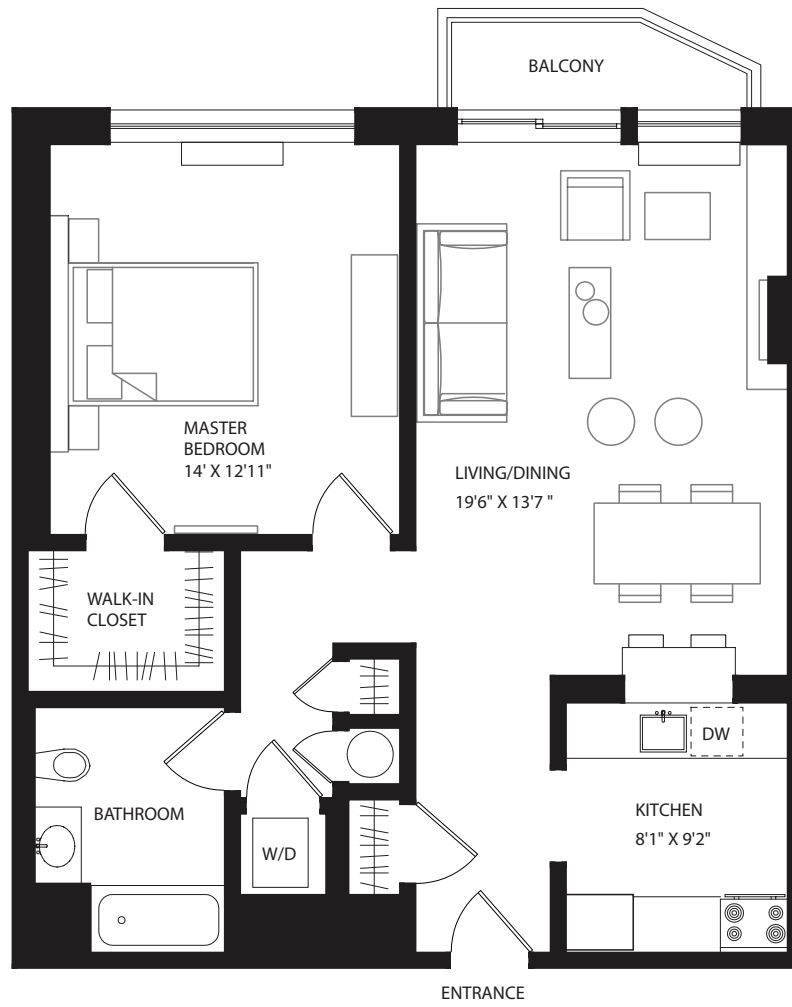

RESIDENCE 3-420  
1 BEDROOM / 1 BATHROOM  
WITH BALCONY  
856 SQUARE FEET

3-420